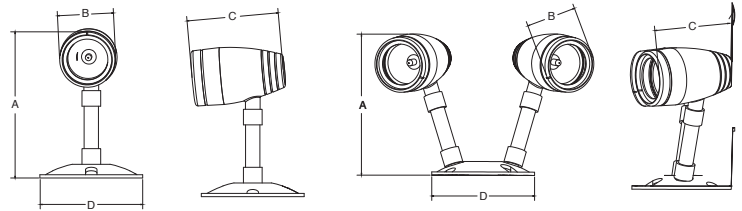

JAWS REMOTE

REMOTE HEAD | NEMA 4X |
SANITATION RATED (NSF)

Project:	
Type:	
Catalog #:	

NEMA 4X

EXTERNAL SPECIFICATIONS

The **JAWS remote** is made from die- cast aluminum head and the glass lens offer protection and superior performance. The powder coated aluminum canopy is fully gasketed and suitable for wet location. The flex arm design allows you to position the remote by moving the flex arm up and down as you rotate side to side.

NEMA 4X DESIGN

The **JAWS remote** has been designed to with stand moisture and corrosive elements and has a NEMA 4X rating. The entire internal cavity of the remote is protected from moisture ingress by an extremely resilient gaskets. The operating temperature is from -22°F up to 104°F (-30°C up to 40°C).

DIMENSIONS (in., mm.)

JAW remote	A	B	C	D
Single Head	5 ⁷ / ₈ " 149mm	2 ¹ / ₄ " 57mm	3 ¹¹ / ₁₆ " 94mm	4 ¹ / ₈ " 105mm
Double Head	5 ⁵ / ₈ " 143mm	2 ¹ / ₄ " 57mm	3 ¹¹ / ₁₆ " 94mm	4 ¹ / ₈ " 105mm

ORDERING INFORMATION

JAWS remote	Head No.	Voltage	Lamp	Options
JAW-R	1 (single)	6V	See Lamp Selection	TC (Teflon [®] coated lens)
	2 (double)	12V		
		24V		

EXAMPLE: JAW-R-2-12V5W-LED

INSTALLATION

The **JAWS remote** is supplied with a weatherproof canopy designed to fit most electrical junction boxes for surface ceiling or wall mount applications. Suitable for indoor, outdoor, damp or wet location applications with NEMA 4X protection.